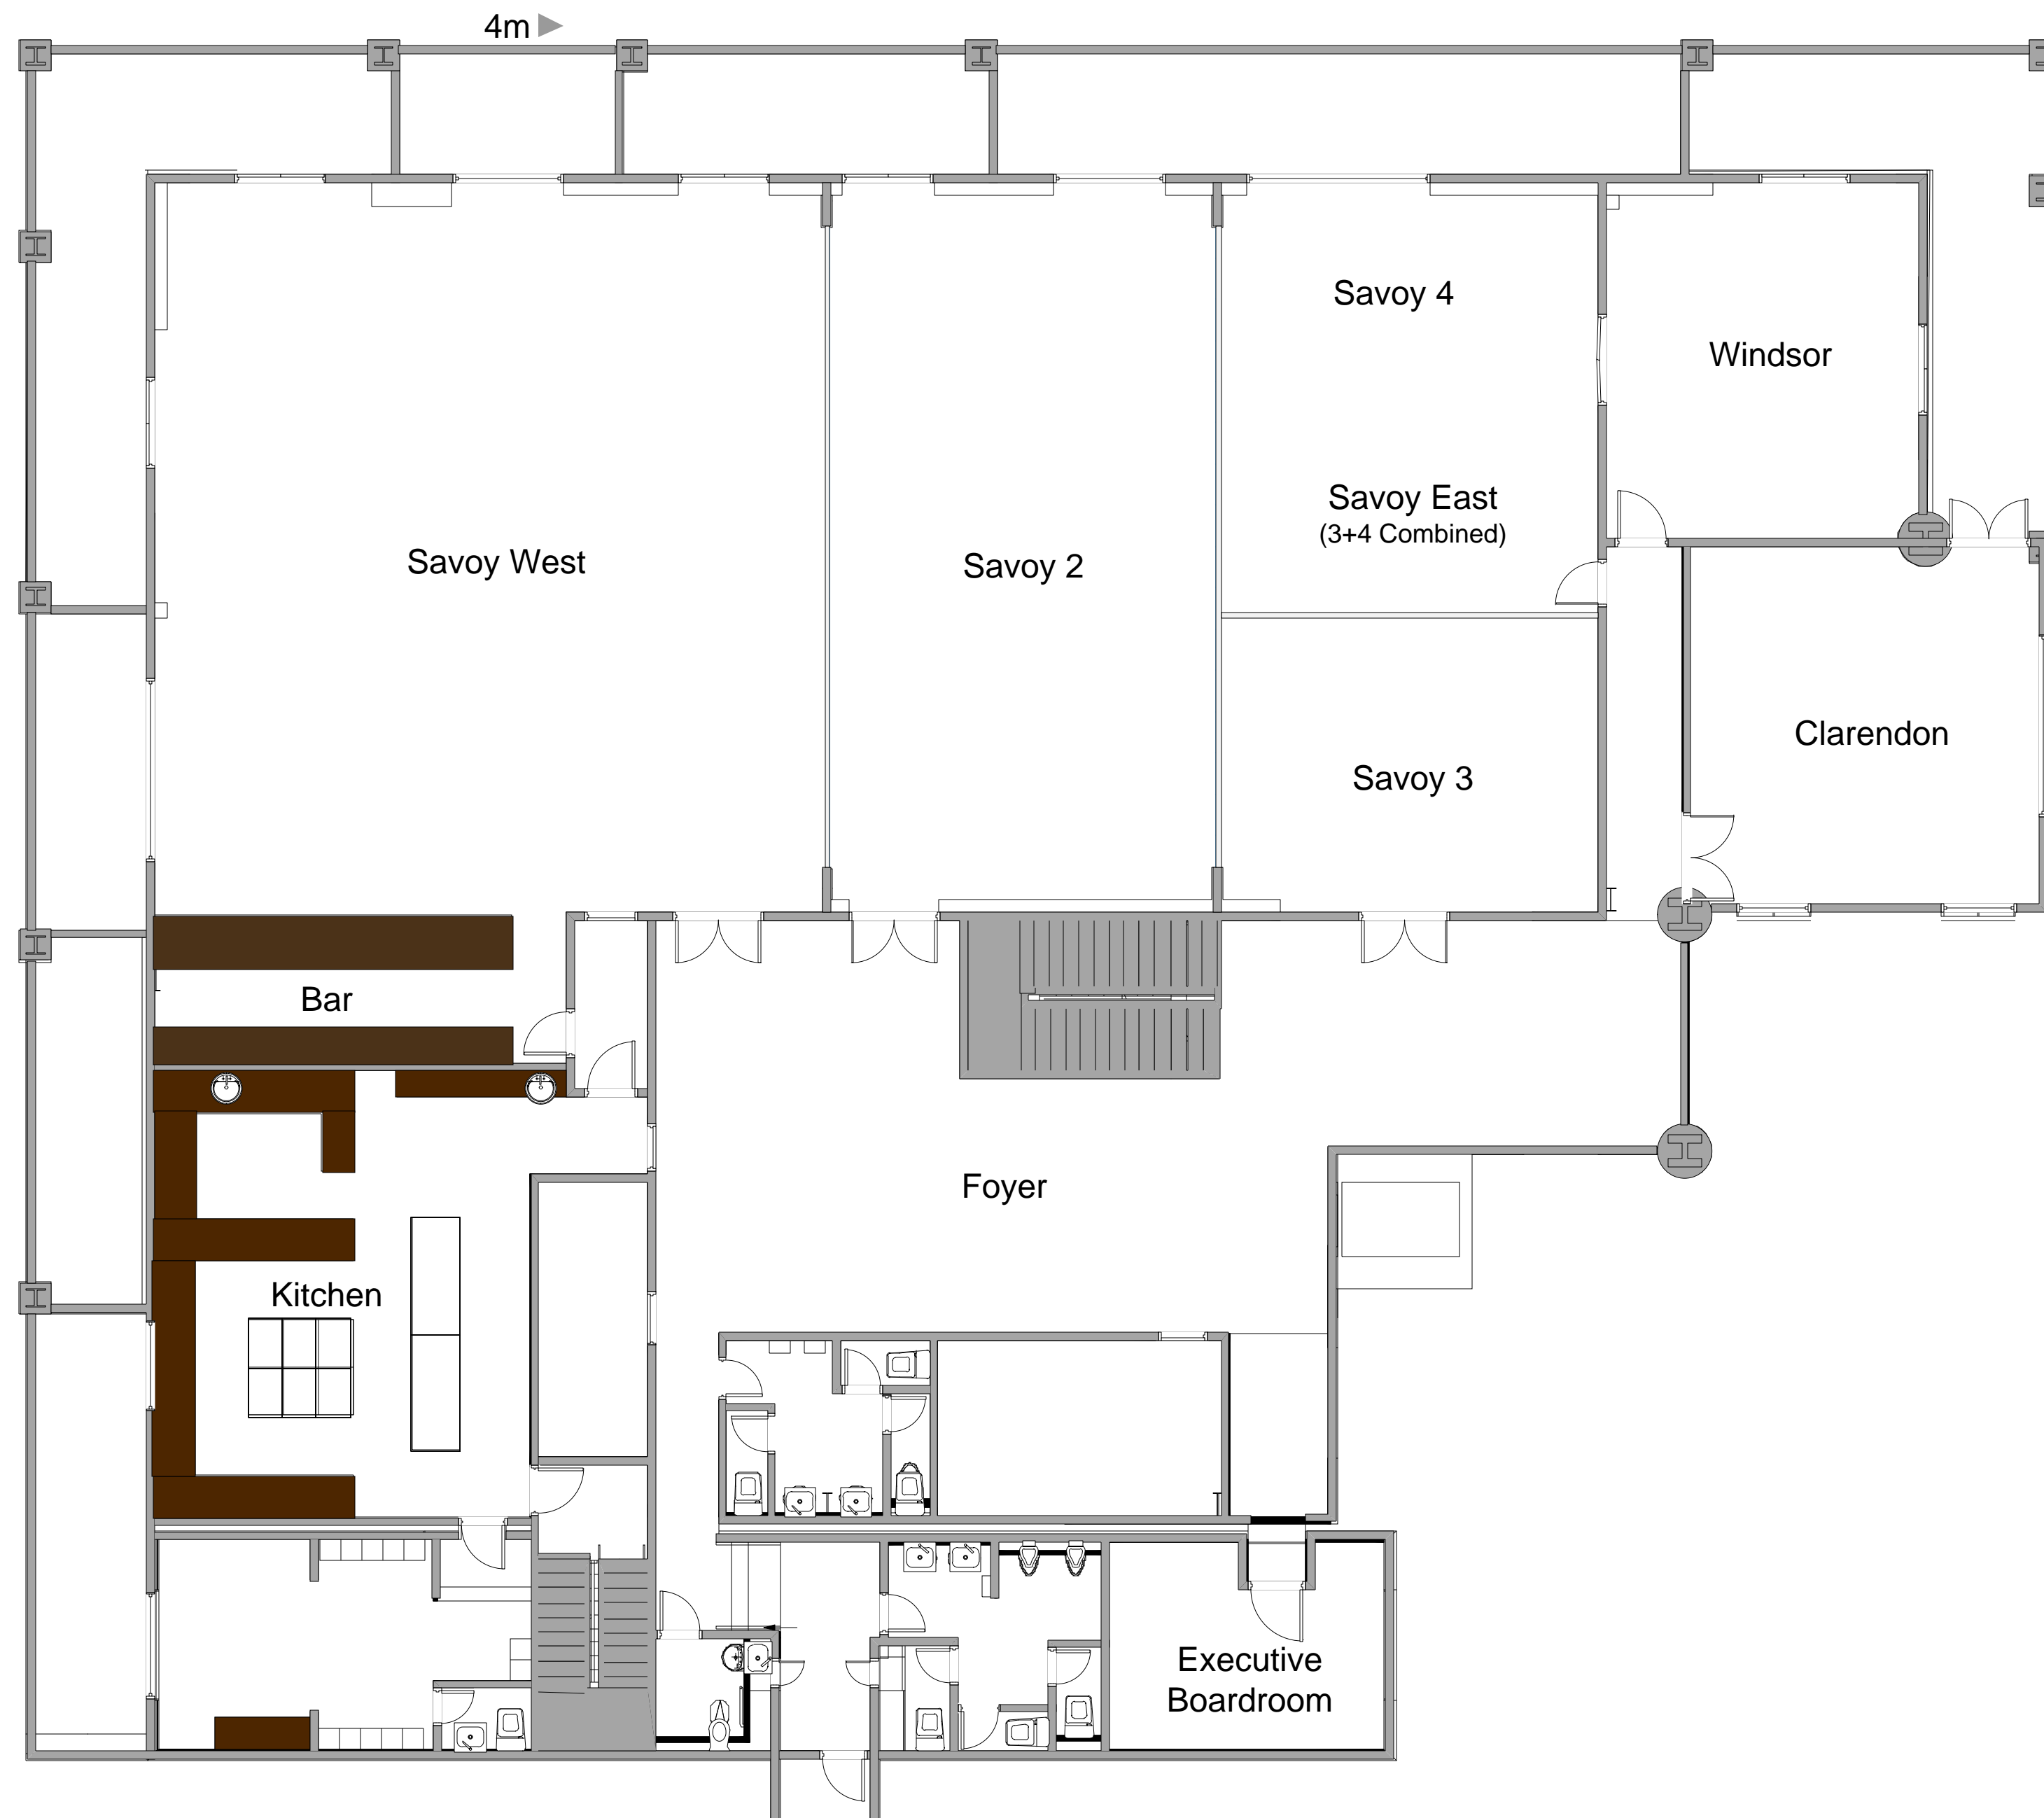

RYDGES

LATIMER CHRISTCHURCH

CONFERENCE FLOOR – LEVEL 1

0m 2.25m 3.75m 7.5m

Revised: 1/07/2019 12:52:16 PM

File Name: LEVEL 1 TEMPLATE 3D.VSD