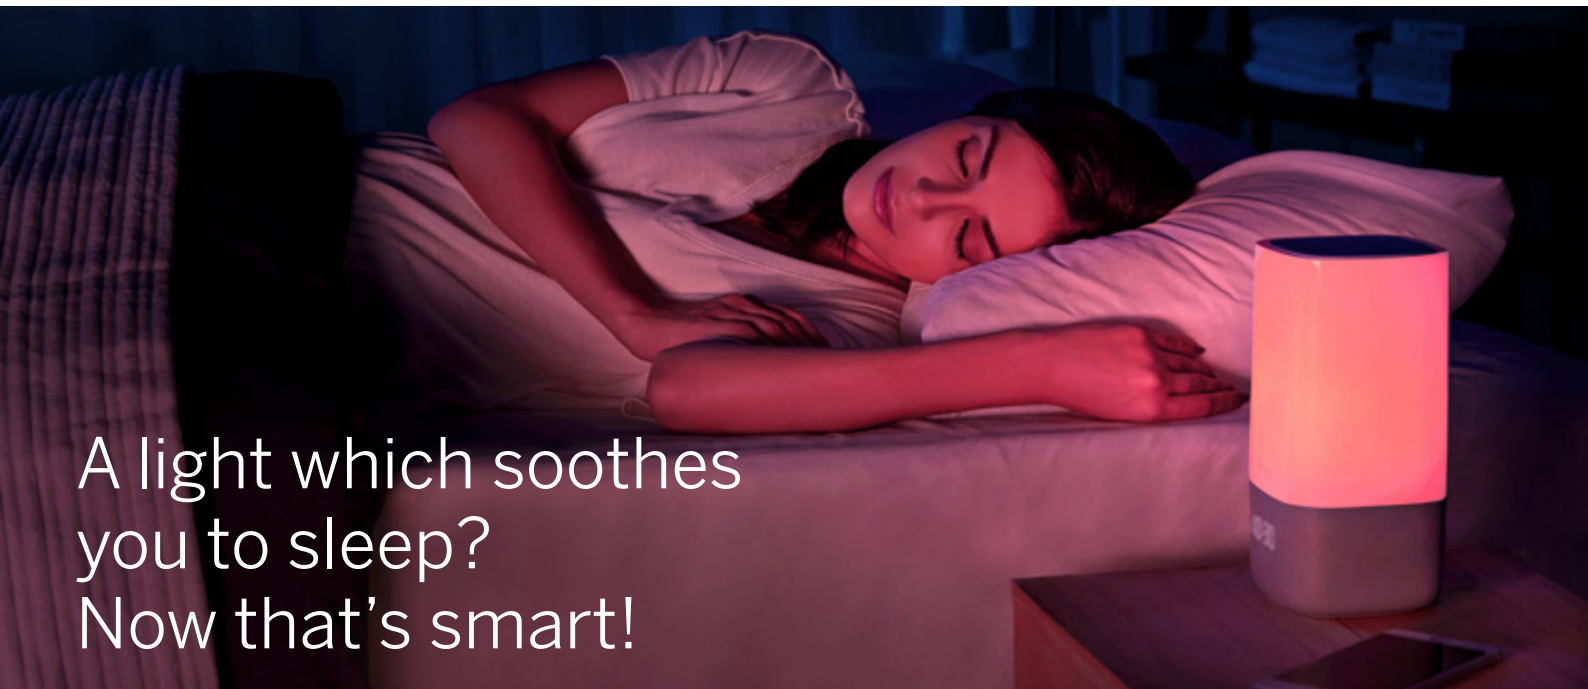

DREAM BED SALE

March - April 2019

A light which soothes
you to sleep?
Now that's smart!

- ✓ Fall asleep easily and wake up naturally with Nox Smart Sleep Light.
- ✓ Nox produces a spectrum of coloured lights that enhances your body's natural sleep cycle.
- ✓ The built-in sensors monitor your bedroom environment (temperature, noise and humidity), whilst the smart alarm tracks your sleep cycle and wakes you at the optimal time.

Applies when purchasing a mattress & /or ensemble

Sleep Tracking

Monitors your
Bedroom Environment

Sleep Aid

Smart Alarm

Smart Analysis
and Sleep Advice

Sounds of Nature

**BONUS UPGRADE TO DESIGN BASE
KING ENSEMBLE**